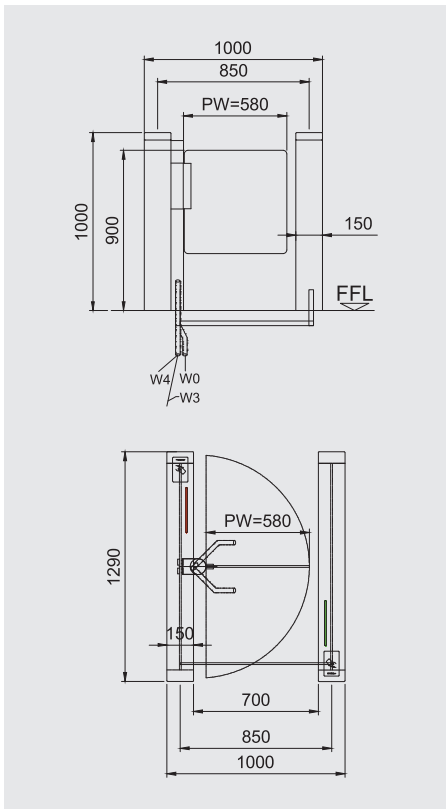

Argus HSB E11 single flap

Half height sensor barrier

Minimal installation length and a simple sensor system monitors the passage area by offering single passage in both directions.

Standard units	HSB E11 single flap
Interlock height	1000mm
Interlock length	1290mm
Passage width	580mm (Normal Lane)
Total width	1000mm (Normal Lane)
Housing, base columns, guiding elements	AISI 304, Ø60mm stainless steel tube with 10mm toughened safety glass panel and AISI 304 stainless steel handrail with integrated sensor system.
Number of sensors	10 pair of high precision IR sensors.
Pictogram	LED illumination on side of the wings.
Throughput	30 persons per minute
Barrier elements	Single door leaves made of transparent polycarbonate, upper edge 900mm Swinging area monitored by separation sensors.
Security	Passage area monitored by simple sensor system with our shortest installation length (simple level of single passage monitoring in both directions).
Finish	Stainless steel semi gloss smooth and flush finish.
Safety	Low energy drive with energy content less than 1.6 joules.
Function	Type 2–power assisted motion; one servo-positioning drives / electrically controlled in both directions.
Drives	Integrated in the swing tube.
Operating modes	Optical. Normally closed. Normally opened. (Barriers close on tailgate event)
Electrical equipment	Control system and power supply integrated in the unit.
Power supply	100 - 240 VAC, 50/60 Hz
Standby power consumption	17 VA
MCBF (mean cycles between failures)	10 million cycles
Duty cycles	100%
Standard adjustment in case of power failure	Door leaves move freely.
Installation	Dowelled on finished floor level, FFL.
Protection classes	IP43
Certificate	CE, CII Green Product Control drive unit MTTF is 127 years (Limit of Energy), 138 years (Position Monitoring).