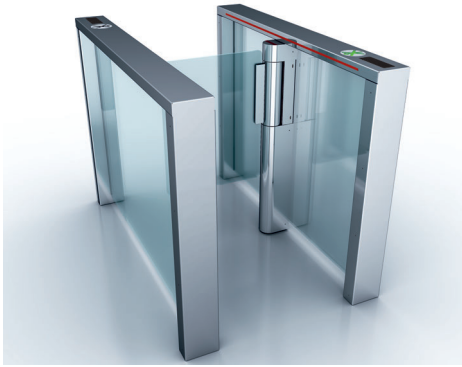

Argus HSB E11 single flap

Half height sensor barrier

Minimal installation length and a simple sensor system monitors the passage area by offering single passage in both directions.

Standard units	HSB E11 single flap
Interlock height	1000mm
Interlock length	1290mm
Passage width	580mm (Normal Lane)
Total width	1000mm (Normal Lane)
Housing, base columns, guiding elements	AISI 304, Ø60mm stainless steel tube with 10mm toughened safety glass panel and AISI 304 stainless steel handrail with integrated sensor system.
Number of sensors	10 pair of high precision IR sensors.
Pictogram	LED illumination on side of the wings.
Throughput	30 persons per minute
Barrier elements	Single door leaves made of transparent polycarbonate, upper edge 900mm Swinging area monitored by separation sensors.
Security	Passage area monitored by simple sensor system with our shortest installation length (simple level of single passage monitoring in both directions).
Finish	Stainless steel semi gloss smooth and flush finish.
Safety	Low energy drive with energy content less than 1.6 joules.
Function	Type 2–power assisted motion; one servo-positioning drives / electrically controlled in both directions.
Drives	Integrated in the swing tube.
Operating modes	Optical. Normally closed. Normally opened. (Barriers close on tailgate event)
Electrical equipment	Control system and power supply integrated in the unit.
Power supply	100 - 240 VAC, 50/60 Hz
Standby power consumption	17 VA
MCBF (mean cycles between failures)	10 million cycles
Duty cycles	100%
Standard adjustment in case of power failure	Door leaves move freely.
Installation	Dowelled on finished floor level, FFL.
Protection classes	IP43
Certificate	CE, CII Green Product Control drive unit MTTF is 127 years (Limit of Energy), 138 years (Position Monitoring).