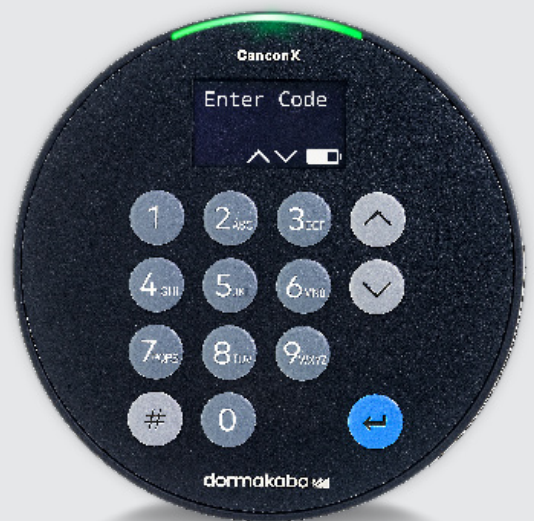

CenconX™ Features

Keyless ATM Safe Lock

Lock Specifications

Keypad	OLED display, tamper evident option, low profile or standard
Lock types	Dead Bolt/Swing Bolt
Power	2 x 9V or AC
Combination length	9 for OTC 6 for Static (+ID)
# Users	50 Bank Mode 50 OTC Mode
Bolt switch	Yes
Warranty	2 years from DOM
Certification	UL pending
Duress	On mobile, on lock

CenconX Features

One Time Code	Yes Option: Visible or Invisible
Close Seal technology	6-Digit BLE auto capture Photo close reqt option
Audit	6000 events in lock BLE capture every opening Export via USB option Viewable in display
Hardware accessories	Keyless for all operations Reset box, alarm box
Dual users	OTC, static mode*
Dual credential	Yes
Lock features	Wrong try penalty, time lock schedule, holiday schedule, time delay, static users, OTC optional time out, geofencing
FW update	Via cable Via BLE
User roles	Customizable

Secure Mobile Access

Using mobile device technology, CenconX™ streamlines operations and greatly simplifies lock activation, lock opening and closing, and audit data retrieval eliminating the need for keys and written route sheets. This modernized, economical OTC safe lock option includes key features of dormakaba's trusted Cencon platform in a value-driven package.