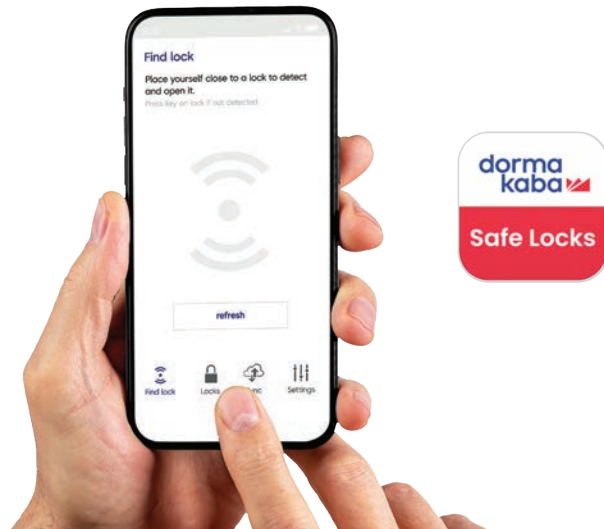

Secure Mobile Access

Using mobile device technology, CenconX™ streamlines operations and greatly simplifies lock activation, lock opening and closing, and audit data retrieval eliminating the need for keys and written route sheets. This modernized, economical OTC safe lock option includes key features of dormakaba's trusted Cencon platform in a value-driven package.

Activation, Commissioning & User Management

Activation	via mobile app (BLE)
Commissioning	Single site visit (BLE)
Central control	Apexx Software Solution
Secondary dispatcher	Software driven
Transfer service	Via software, single visit to lock by owner or new service provider
Transfer ownership	Via software, single visit to lock by new owner
Software UI	Customizable
User roles	Customizable
Code control	Through software
Audit	Capture in near real time Audit filtering in software

Software & Mobile App Requirements

Operating system	Windows 10/11
SQL database	2019 or higher
DNS server/DHCP	Yes
Infrastructure	On Premise
Integration	API / SKD
Mobile App	IOS or Android

Any questions? We would be happy to advise you.
Contact us: sales.safelocks.us@dormakaba.com