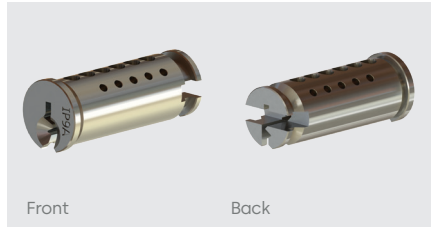

IP9 Restricted Key System Plugs

121BIP

Master Key Systems

The IP9 range can be construction keyed, master keyed, keyed to differ or keyed alike to meet the customers requirements.

Key inserts

Colours: black, blue, green, white, yellow and red.

Available to purchase in pack quantity to make up 10 key blanks.

For further information, our team is here to help.