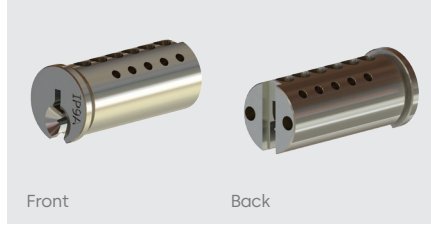

#### Anti bump

Mushroom security pins are supplied as a standard, in our C4 cylinder range.

For additional security – anti bump pins are available.

#### Construction drilled

Each plug type is pre-drilled with construction holes for your convenience.

# IP9 Restricted Key System Plugs

107BIP

121BIP

130BIP

140BIP

182BIP

183BIP

1415BIP