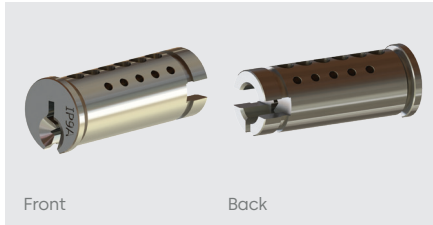

#### Anti bump

Mushroom security pins are supplied as a standard, in our C4 cylinder range.

For additional security – anti bump pins are available.

#### Construction drilled

Each plug type is pre-drilled with construction holes for your convenience.

# IP9 Restricted Key System Plugs

107BIP

121BIP

130BIP

140BIP

182BIP

183BIP

1415BIP