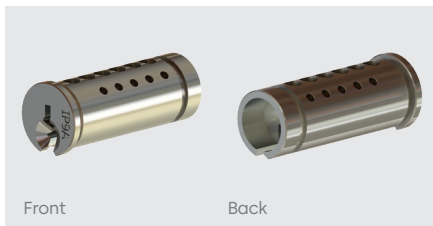

IP9 Restricted Key System Plugs

1419BIP

Master Key Systems

The IP9 range can be construction keyed, master keyed, keyed to differ or keyed alike to meet the customers requirements.

Key inserts

Colours: black, blue, green, white, yellow and red.

Available to purchase in pack quantity to make up 10 key blanks.

For further information, our team is here to help.