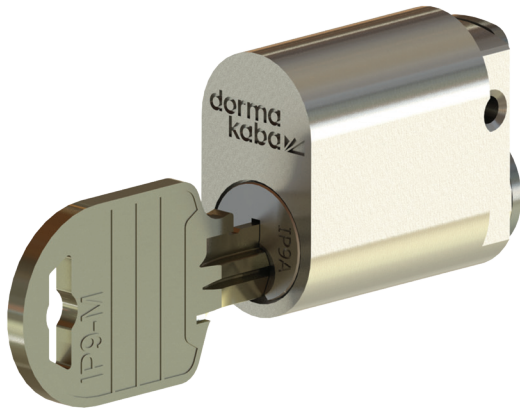

# IP9 Restricted Key System

## Security where it counts

dormakaba IP9 six pin in-line multi-profile key system offers the end user a design registered system that can be master keyed, keyed alike, keyed to differ or construction keyed.

Our IP9 system offers reliability, effective key control management and security for your home or business.

#### Pick Resistant

Our intricate profile design makes it resilient against lock picking attacks.