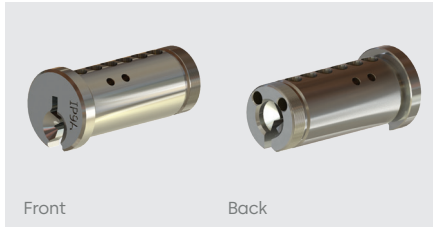

IP9 Restricted Key System Plugs

107BIP