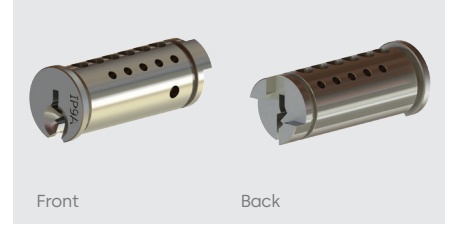

#### Anti bump

Mushroom security pins are supplied as a standard, in our C4 cylinder range.

For additional security – anti bump pins are available.

#### Construction drilled

Each plug type is pre-drilled with construction holes for your convenience.

# IP9 Restricted Key System Plugs

107BIP

121BIP

130BIP

140BIP

182BIP

183BIP

1415BIP