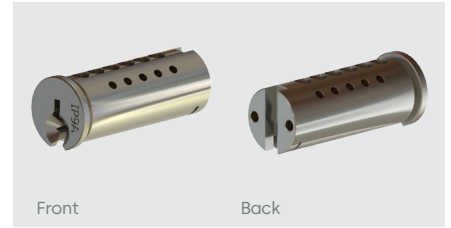

IP9 Restricted Key System Plugs

130BIP

Master Key Systems

The IP9 range can be construction keyed, master keyed, keyed to differ or keyed alike to meet the customers requirements.

Key inserts

Colours: black, blue, green, white, yellow and red.

Available to purchase in pack quantity to make up 10 key blanks.

For further information, our team is here to help.