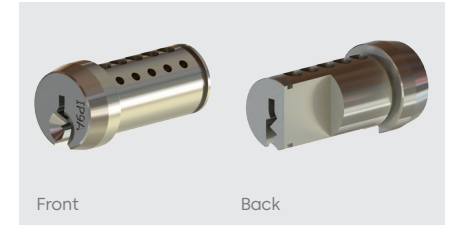

IP9 Restricted Key System Plugs

7105BIP

Master Key Systems

The IP9 range can be construction keyed, master keyed, keyed to differ or keyed alike to meet the customers requirements.

Key inserts

Colours: black, blue, green, white, yellow and red.

Available to purchase in pack quantity to make up 10 key blanks.

For further information, our team is here to help.