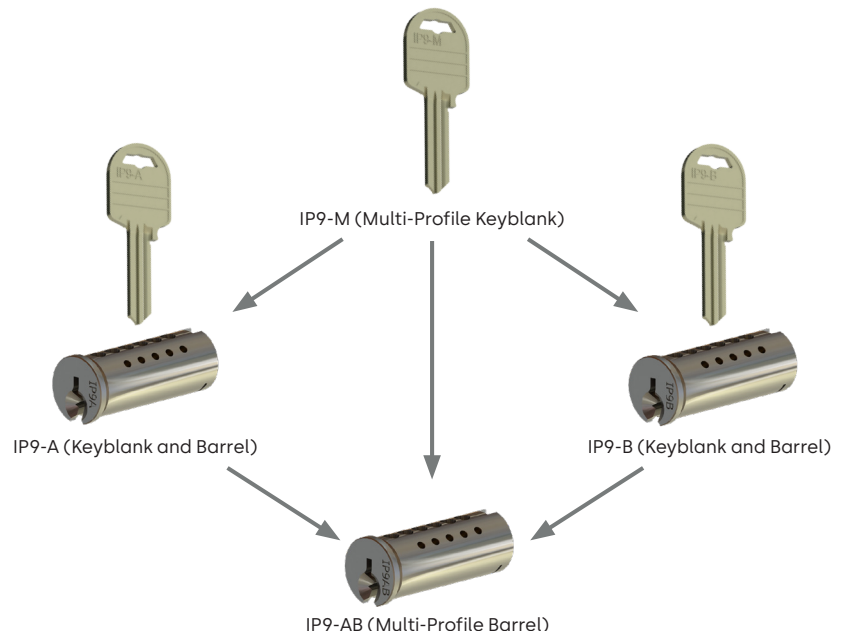

dormakaba IP9 six pin in-line multi-profile key system offers the end user a design registered system that can be master keyed, keyed alike, keyed to differ or construction keyed.

Our IP9 system offers reliability, effective key control management and security for your home or business.

#### Additional cut keys

Additional keys can only be cut by an authorised dealer. Correct authorisation must be provided by the end user.

#### Pick Resistant

Our intricate profile design makes it resilient against lock picking attacks.

#### Multi-profiles

IP9 offers a multi-profile key system allowing for greater expansion capabilities.

Our multi-profile consists of one multi master key IP9-M, two main profiles IP9-A and IP9-B and a maisoned barrel IP9-AB.