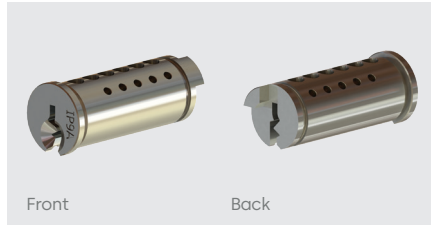

#### Anti bump

Mushroom security pins are supplied as a standard, in our C4 cylinder range.

For additional security – anti bump pins are available.

#### Construction drilled

Each plug type is pre-drilled with construction holes for your convenience.

# IP9 Restricted Key System Plugs

107BIP

121BIP

130BIP

140BIP

182BIP

183BIP

1415BIP