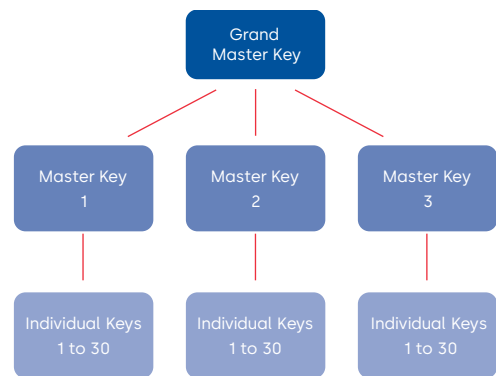

1416BIP

7105BIP

1419BIP

130x20BIP

## Master Key Systems

The IP9 range can be construction keyed, master keyed, keyed to differ or keyed alike to meet the customers requirements.