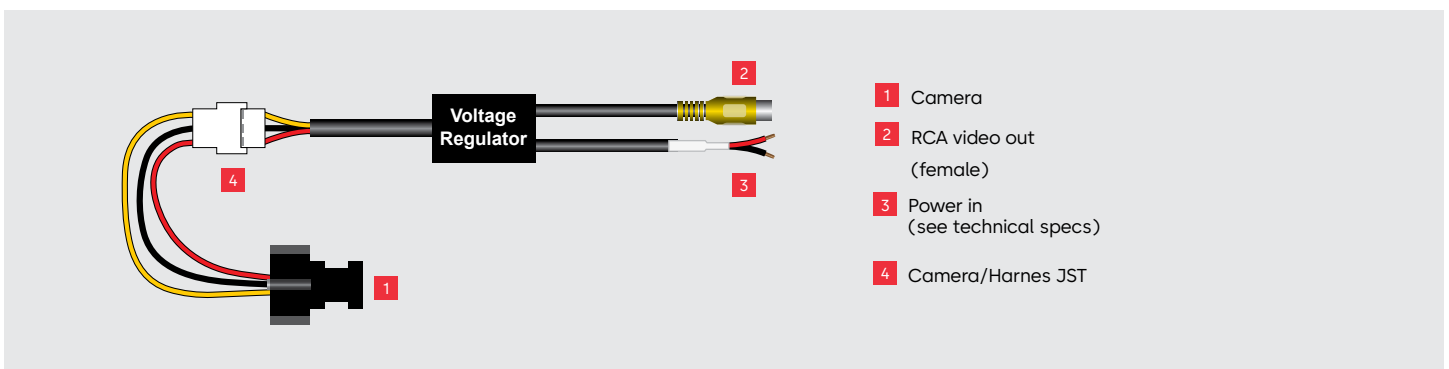

DX3336-062 dimensional drawing

© dormakaba 2024 Information on this sheet is intended for general use only. dormakaba reserves the right to alter designs and specifications without notice or obligation.

Any questions? We would be happy to advise you.
Contact us at: 1-800-265-6630