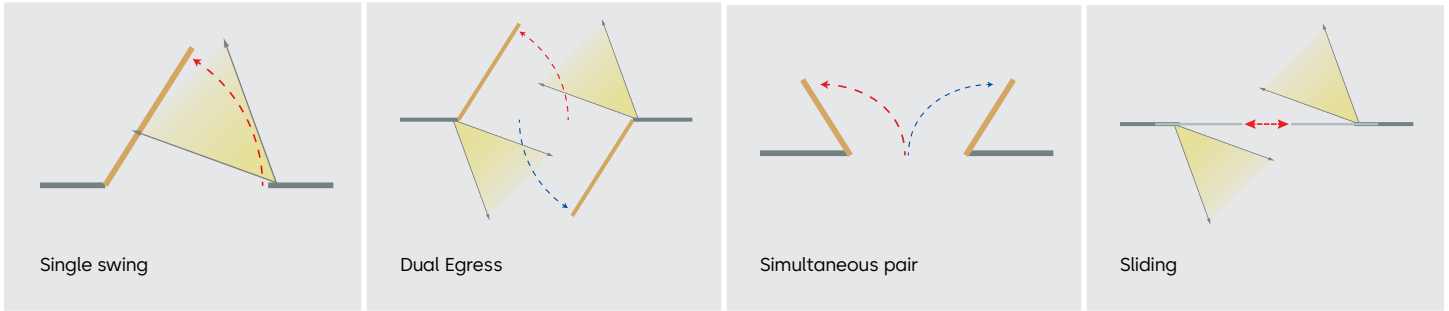

Jamb mounted video camera

Features & benefits

- Full color video with resolution of 480 × 720 (480p).
- Standard RCA video output.
- Wide angle lens for complete view of door and traffic flow.
- Integrated voltage regulator for installation convenience.
- Low profile design minimizes accidental damage from shopping carts and other errant objects.
- Reversible left and right mounting for application flexibility.

Description

This enhanced definition color video camera is designed to monitor the usage and traffic flow of pedestrian doors.

Its sleek, low profile design provides a discreet method for improving loss prevention and limiting liability.

The RCA video output can be seamlessly integrated into most existing video surveillance systems.

Related products

Applications

Technical specifications

Supply voltage	6.6 – 36 VDC; ±10% 6.0 – 28 VAC; ±10%
Operating temperature	-22 °F – 140 °F (RH 95% max) (-30 °C – 60 °C)
Video output	1.0 (Vp-p) / 75Ω
Image sensor	CMOS
Horizontal resolution	480 TVL
NTSC output	720 (H) × 480 (W)
Sync system	Inter-Sync
Frame rate	30 fps
Minimum illumination	0.01 LUX
AE control	Auto
Gain control	Auto
Electronic shutter	1 s ~ 1/10,000 s
S/N ratio	> 50 dB
AWB	Auto
Dimensions	1.75" (W) × 3" (H) × 0.75" (D)