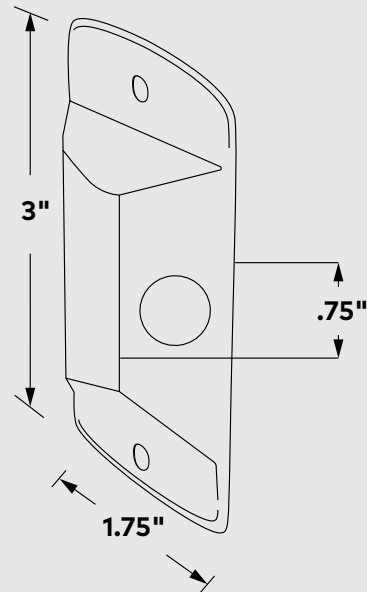

Jamb mounted video camera

Features & benefits

- Full color video with resolution of 480 × 720 (480p).
- Standard RCA video output.
- Wide angle lens for complete view of door and traffic flow.
- Integrated voltage regulator for installation convenience.
- Low profile design minimizes accidental damage from shopping carts and other errant objects.
- Reversible left and right mounting for application flexibility.

The RCA video output can be seamlessly integrated into most existing video surveillance systems.

Related products

Applications

Technical specifications

Supply voltage	6.6 – 36 VDC; ±10% 6.0 – 28 VAC; ±10%
Operating temperature	-22 °F – 140 °F (RH 95% max) (-30 °C – 60 °C)
Video output	1.0 (Vp-p) / 75Ω
Image sensor	CMOS
Horizontal resolution	480 TVL
NTSC output	720 (H) × 480 (W)
Sync system	Inter-Sync
Frame rate	30 fps
Minimum illumination	0.01 LUX
AE control	Auto
Gain control	Auto
Electronic shutter	1 s ~ 1/10,000 s
S/N ratio	> 50 dB
AWB	Auto
Dimensions	1.75" (W) × 3" (H) × 0.75" (D)

DX3336-062 dimensional drawing

© dormakaba 2024 Information on this sheet is intended for general use only. dormakaba reserves the right to alter designs and specifications without notice or obligation.