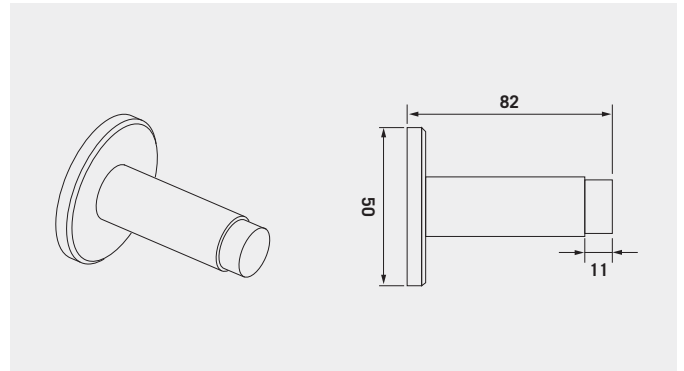

2300

Wall mounted

Stainless Steel stop with black rubber buffer.

Four concealed fixing points.

Finish: SSS | BLK