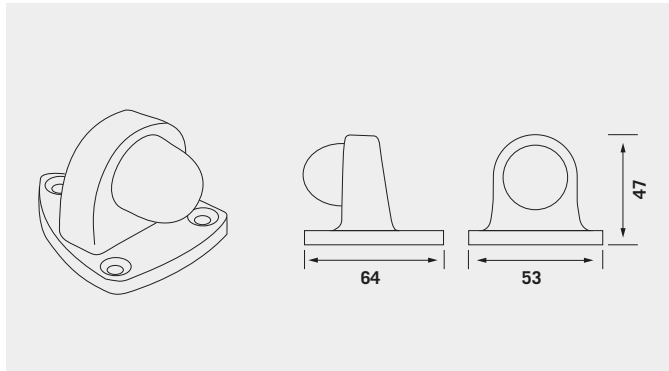

Door stops and door holders

2250

Floor mounted

Zinc die cast door stop with black rubber door protector.

Three fixing points for heavy duty applications.

Finish: SNP | BLK