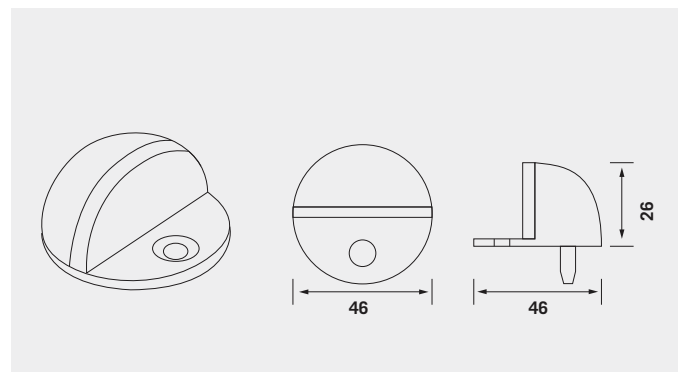

Floor mounted

Stainless Steel door stop with black rubber door protector.

Single fixing point.

Finish: SNP | BLK