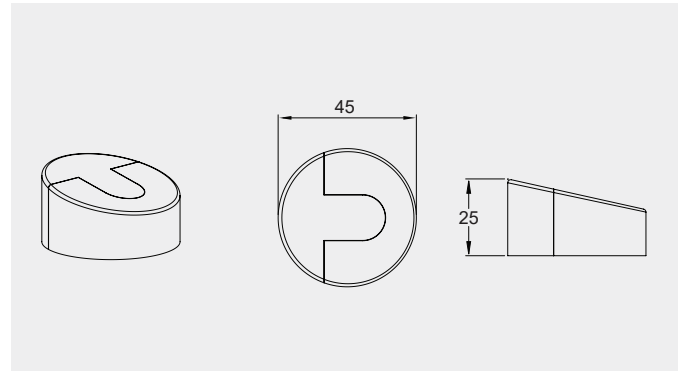

Floor mounted

Stainless Steel door stop with black rubber door protector.

Single concealed fixing point.

Finish: SSS | PSS