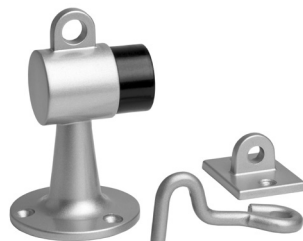

### Floor mounted

Zinc die cast door holder.

3 point floor fixing with visible fix screws or concealed bolt - supplied.

### Dimensions

High: 90mm

Finish: SA