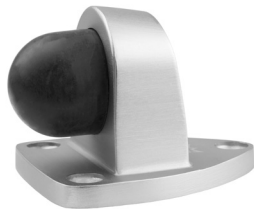

dormakaba offers a variety of door stops that cater to different mounting requirements such as wall, door and floor mounting. All of our doorstops boast premium quality design, finish, and appearance. These products are available in Satin Nickel Plate, Stainless Steel or Black Powder Coat finish to match various aesthetics.

# Door stops and door holders

2250

**Floor mounted**

Zinc die cast door stop with black rubber door protector.

Three fixing points for heavy duty applications.

**Finish:** SNP | BLK

2260

**Floor mounted**

Stainless Steel door stop with black rubber door protector.

Single concealed fixing point.

**Finish:** SSS | PSS

2280

**Floor mounted**

Stainless Steel door stop with black rubber door protector.

Single concealed fixing point.