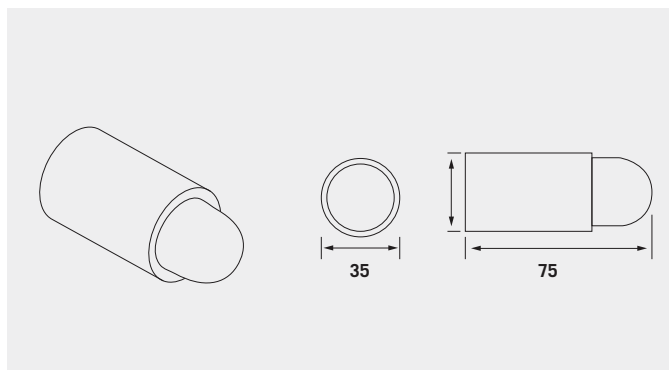

2350

Wall mounted

Zinc die cast door stop with black rubber door protector .

Two concealed fixing points.

Finish: SNP | BLK