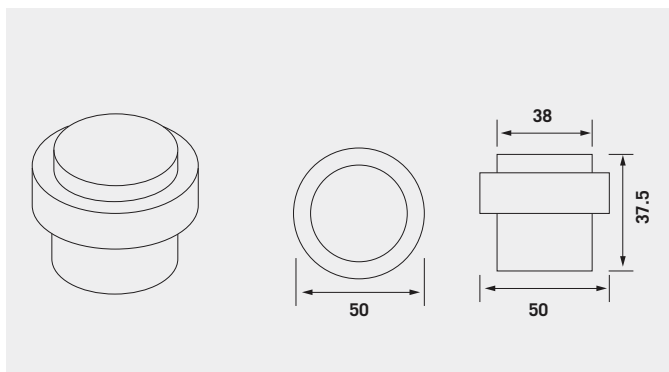

Floor mounted

Stainless Steel door stop with black rubber door protector.

Single concealed fixing point.

Finish: SSS | PSS