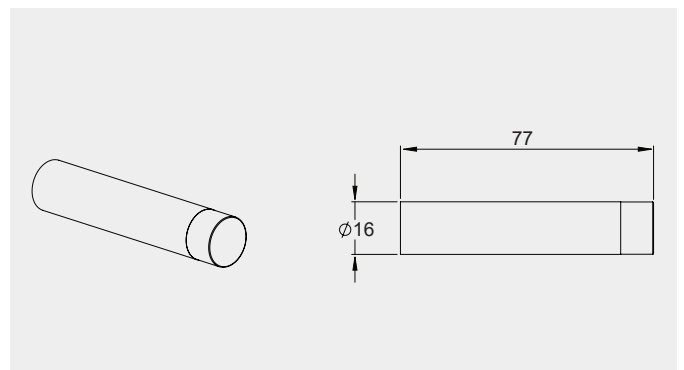

2370

Wall mounted

Stainless Steel door stop with black rubber door protector.

Single concealed fixing point.

Finish: SSS | PSS