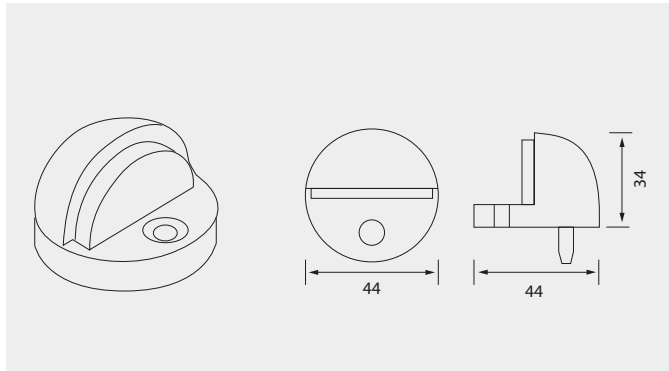

Door stops and door holders

2290E

Floor mounted

One piece zinc die cast door stop with black rubber buffer and 8mm additional height

Single fixing point.

Finish: SNP | BLK