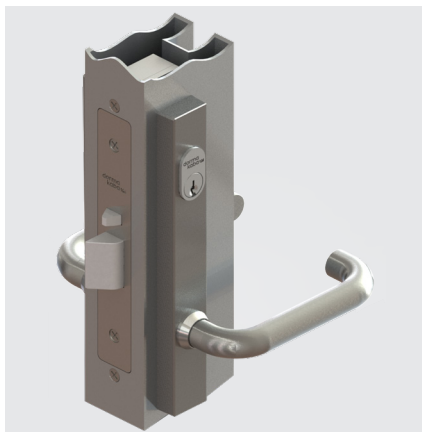

Mortice Lock Kits

Simple convenient solution

MS2602 Kits
SB2212 Kits
SB2312 Kits

Mortice Lock Kits

dormakaba mortice lock kits for both timber and aluminium doors provide a hassle-free way of ordering a lock and lever set.

The kits provide a simple solution for the most common commercial entry applications and are conveniently packaged in one box for ease of supply.

The MS2602 mortice lock is combined with 6600 series plate furniture, cylinder cams and where applicable oval cylinders in both keyed alike or keyed to differ options. Snib adaptors are included as standard with the MS2602 mortice lock.

The SB2212 and SB2312 short backset mortice lock is combined with 6400 series plate furniture, cylinder cams and where applicable oval cylinders in both keyed alike or keyed to differ options.

MS2602 timber kit with 6600 series door furniture