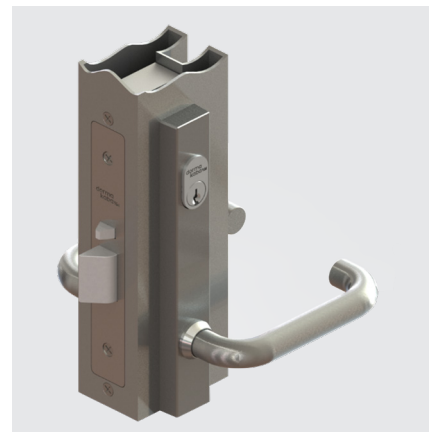

SB2312 aluminium r kit with 6400 series door furniture

Handing of door

Right - hand door

Left - hand door

01

01

02

02

01
Outside door opening
IN

02
Outside door opening
OUT

Finishes

Satin Stainless Steel - SSS

Black TC6H PVD - BLK