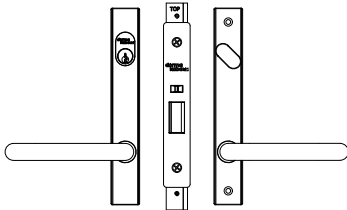

SB2212 KIT/ENT

ENTRANCE AND OFFICE LOCK KIT

Kit includes:

- 1 x SB2212 Short backset mortice lock
- 1 x 6400/30 Plate furniture
- 1 x 6403/30 Plate furniture
- 1 x CAM KW
- 1 x 130C4 Oval cylinder (if ordered with cylinder) - can be keyed alike or keyed to differ

Item	Article Number	Description	Barcode
SSS KITS			
SB2212KIT/ENT/NCSSS	9400000013022	SB2212 ENTRANCE LOCK KIT NC SSS	9322844089623
SB2212KIT/ENT/KA1SSS	9400000013405	SB2212 ENTRANCE LOCK KIT KA1 SSS	9322844090810
SB2212KIT/ENT/KA2SSS	9400000013600	SB2212 ENTRANCE LOCK KIT KA2 SSS	9322844092609
SB2212KIT/ENT/KA3SSS	9400000013601	SB2212 ENTRANCE LOCK KIT KA3 SSS	9322844092623
SB2212KIT/ENT/KA4SSS	9400000013602	SB2212 ENTRANCE LOCK KIT KA4 SSS	9322844092647
SB2212KIT/ENT/KA5SSS	9400000013603	SB2212 ENTRANCE LOCK KIT KA5 SSS	9322844092654
SB2212KIT/ENT/KA6SSS	9400000013604	SB2212 ENTRANCE LOCK KIT KA6 SSS	9322844092661
SB2212KIT/ENT/KDSSS	9400000013404	SB2212 ENTRANCE LOCK KIT KD SSS	9322844090803
BLK KITS			
SB2212KIT/ENT/NCBLK	9400000014746	SB2212 ENTRANCE LOCK KIT NC BLK TC6H PVD	9322844100748
SB2212KIT/ENT/KABLK	9400000013682	SB2212 ENTRANCE LOCK KIT KA1 BLK TC6H PVD	9322844093521
SB2212KIT/ENT/KDBLK	9400000013690	SB2212 ENTRANCE LOCK KIT KD BLK TC6H PVD	9322844093675