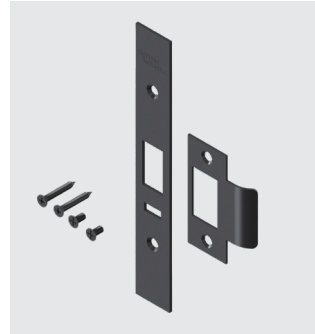

MS2FPDK Face Plate/Strike Kit
Finish - BLK