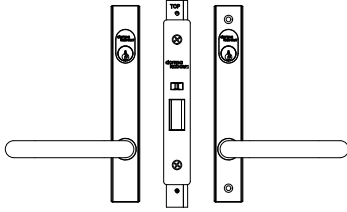

SB2312 Aluminium Kits with 6400 series door furniture

SB2312 KIT/DBL

DOUBLE CYLINDER ENTRY LOCK KIT

Kit includes:

- 1 x SB2312 Short backset mortice lock
- 1 x 6400/30 Plate furniture
- 1 x 6401/30 Plate furniture
- 2 x CAM KX
- 2 x CAM KZ
- 2 x 130C4 Oval cylinder (if ordered with cylinder) - can be keyed alike or keyed to differ

Item	Article Number	Description	Barcode
SSS KITS			
SB2312KIT/DBL/NCSSS	9400000013037	SB2312 DBL CYL LOCK KIT NC SSS	9322844089876
SB2312KIT/DBL/KA1SSS	9400000013408	SB2312 DBL CYL LOCK KIT KA1 SSS	9322844090872
SB2312KIT/DBL/KA2SSS	9400000013631	SB2312 DBL CYL LOCK KIT KA2 SSS	9322844092869
SB2312KIT/DBL/KA3SSS	9400000013632	SB2312 DBL CYL LOCK KIT KA3 SSS	9322844092883
SB2312KIT/DBL/KA4SSS	9400000013633	SB2312 DBL CYL LOCK KIT KA4 SSS	9322844092906
SB2312KIT/DBL/KA5SSS	9400000013634	SB2312 DBL CYL LOCK KIT KA5 SSS	9322844092937
SB2312KIT/DBL/KA6SSS	9400000013635	SB2312 DBL CYL LOCK KIT KA6 SSS	9322844092944
SB2312KIT/DBL/KDSSS	9400000013407	SB2312 DBL CYL LOCK KIT KD SSS	9322844090858
BLK KITS			
SB2312KIT/DBL/NCBLK	9400000014749	SB2312 DBL CYL LOCK KIT NC BLK TC6H PVD	9322844100786
SB2312KIT/DBL/KABLK	9400000013685	SB2312 DBL CYL LOCK KIT KA1 BLK TC6H PVD	9322844093576
SB2312KIT/DBL/KDBLK	9400000013693	SB2312 DBL CYL LOCK KIT KD BLK TC6H PVD	9322844093705