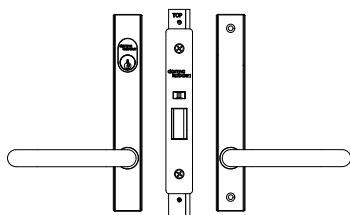

SB2212 Aluminium Kits with 6400 series door furniture

SB2212 KIT/CLA

CLASSROOM AND STOREROOM LOCK KIT

Kit includes:

- 1 x SB2212 Short backset mortice lock
- 1 x 6400/30 Plate furniture
- 1 x 6406/30 Plate furniture
- 1 x CAM KX
- 1 x CAM KZ
- 1 x 130C4 Oval cylinder (if ordered with cylinder) - can be keyed alike or keyed to differ

Item	Article Number	Description	Barcode
SSS KITS			
SB2212KIT/CLA/NCSSS	9400000013024	SB2212 CLASSROOM LOCK KIT NC SSS	9322844089647
SB2212KIT/CLA/KA1SSS	9400000013400	SB2212 CLASSROOM LOCK KIT KA1 SSS	9322844090698
SB2212KIT/CLA/KA2SSS	9400000013626	SB2212 CLASSROOM LOCK KIT KA2 SSS	9322844092708
SB2212KIT/CLA/KA3SSS	9400000013627	SB2212 CLASSROOM LOCK KIT KA3 SSS	9322844092777
SB2212KIT/CLA/KA4SSS	9400000013628	SB2212 CLASSROOM LOCK KIT KA4 SSS	9322844092784
SB2212KIT/CLA/KA5SSS	9400000013629	SB2212 CLASSROOM LOCK KIT KA5 SSS	9322844092807
SB2212KIT/CLA/KA6SSS	9400000013630	SB2212 CLASSROOM LOCK KIT KA6 SSS	9322844092852
SB2212KIT/CLA/KDSSS	9400000013401	SB2212 CLASSROOM LOCK KIT KD SSS	9322844090735
BLK KITS			
SB2212KIT/CLA/NCBLK	9400000014744	SB2212 CLASSROOM LOCK KIT NC BLK TC6H PVD	9322844100717
SB2212KIT/CLA/KABLK	9400000013680	SB2212 CLASSROOM LOCK KIT KA1 BLK TC6H PVD	9322844093477
SB2212KIT/CLA/KDBLK	9400000013688	SB2212 CLASSROOM LOCK KIT KD BLK TC6H PVD	9322844093644