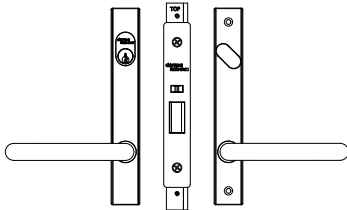

SB2312 KIT/ENT

ENTRANCE AND OFFICE LOCK KIT

Kit includes:

- 1 x SB2312 Short backset mortice lock
- 1 x 6400/30 Plate furniture
- 1 x 6403/30 Plate furniture
- 1 x CAM KW
- 1 x 130C4 Oval cylinder (if ordered with cylinder) - can be keyed alike or keyed to differ

Item	Article Number	Description	Barcode
SSS KITS			
SB2312KIT/ENT/NCSSS	9400000013038	SB2312 ENTRANCE LOCK KIT NC SSS	9322844089890
SB2312KIT/ENT/KA1SSS	9400000013406	SB2312 ENTRANCE LOCK KIT KA1 SSS	9322844090834
SB2312KIT/ENT/KA2SSS	9400000013636	SB2312 ENTRANCE LOCK KIT KA2 SSS	9322844092951
SB2312KIT/ENT/KA3SSS	9400000013637	SB2312 ENTRANCE LOCK KIT KA3 SSS	9322844092968
SB2312KIT/ENT/KA4SSS	9400000013638	SB2312 ENTRANCE LOCK KIT KA4 SSS	9322844092975
SB2312KIT/ENT/KA5SSS	9400000013639	SB2312 ENTRANCE LOCK KIT KA5 SSS	9322844092982
SB2312KIT/ENT/KA6SSS	9400000013640	SB2312 ENTRANCE LOCK KIT KA6 SSS	9322844092999
SB2312KIT/ENT/KDSSS	9400000013409	SB2312 ENTRANCE LOCK KIT KD SSS	9322844090896
BLK KITS			
SB2312KIT/ENT/NCBLK	9400000014750	SB2312 ENTRANCE LOCK KIT NC BLK TC6H PVD	9322844100793
SB2312KIT/ENT/KABLK	9400000013686	SB2312 ENTRANCE LOCK KIT KA1 BLK TC6H PVD	9322844093590
SB2312KIT/ENT/KDBLK	9400000013694	SB2312 ENTRANCE LOCK KIT KD T BLK TC6H PVD	9322844093712