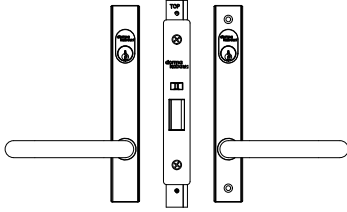

SB2212 Aluminium Kits with 6400 series door furniture

SB2212 KIT/DBL

DOUBLE CYLINDER ENTRY LOCK KIT

Kit includes:

- 1 x SB2212 Short backset mortice lock
- 1 x 6400/30 Plate furniture
- 1 x 6401/30 Plate furniture
- 2 x CAM KX
- 2 x CAM KZ
- 2 x 130C4 Oval cylinder (if ordered with cylinder) - can be keyed alike or keyed to differ