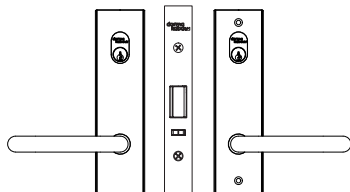

MS2602 Timber Kits with 6600 series door furniture

MS2602 KIT/DBL

DOUBLE CYLINDER ENTRY LOCK KIT

Kit includes:

1 x MS2602 Mortice Lock
 1 x 6600/30 Plate furniture
 1 x 6601/30 Plate furniture
 2 x CAM KX
 2 x CAM KZ
 2 x 130C4 Oval cylinder (if ordered with cylinder) - can be keyed alike or keyed to differ