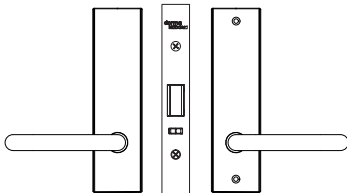

MS2604 KIT/PAS

PASSAGE LOCK KIT

Kit includes:

1 x MS2604 Mortice Lock
1 x 6605/30 Plate furniture
1 x 6606/30 Plate furniture

BLK Kit also Includes:

1 x MS4FPDK
Face Plate/Strike Plate Kit BLK

Item	Article Number	Description	Barcode
SSS KITS			
MS2604KIT/PAS/SSS	9400000006914	MS2604 PASSAGE LOCK KIT SSS	9322844091190
BLK KITS			
MS2604KIT/PAS/SSS	9400000015144	MS2604 PASSAGE LOCK KIT BLK TC6H PVD	9322844101356

Item	Article Number	Description	Barcode
ACCESSORIES			
MS303SSS	9400000010498	MS303 FABRICATOR KIT COMPLETE SSS	9322844014120
FACE PLATE/STRIKE PLATE KITS BLK			
MS2FPDK	9400000000169	MS2FPDK FACE & STRIKE PLATE KIT BLK PVD	9460026027309
MS4FPDK	9400000003671	MS4FPDK FACE & STRIKE PLATE KIT BLK PVD	9460026027309