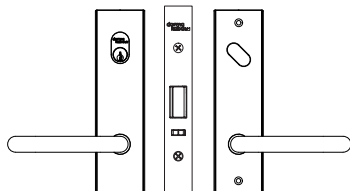

MS2602 KIT/ENT

ENTRANCE AND OFFICE LOCK KIT

Kit includes:

1 x MS2602 Mortice Lock
1 x 6600/30 Plate furniture
1 x 6603/30 Plate furniture
1 x CAM KW
1 x 130C4 Oval cylinder (if ordered with cylinder) - can be keyed alike or keyed to differ

BLK Kit also Includes:

1 x MS2FPDK
Face Plate/Strike Plate Kit BLK

Item	Article Number	Description	Barcode
SSS KITS			
MS2602KIT/ENT/NCSSS	9400000006933	MS2602 ENTRANCE LOCK KIT NC SSS	9322844101363
MS2602KIT/ENT/KDSSS	9400000006955	MS2602 ENTRANCE LOCK KIT KD SSS	9322844091244
MS2602KIT/ENT/KASSS	9400000006991	MS2602 ENTRANCE LOCK KIT KA SSS	9322844091282
BLK KITS			
MS2602KIT/ENT/NCBLK	9400000015138	MS2602 ENTRANCE LOCK KIT NC BLK TC6H PVD	9322844101264
MS2602KIT/ENT/KDBLK	9400000015139	MS2602 ENTRANCE LOCK KIT KD BLK TC6H PVD	9322844101271
MS2602KIT/ENT/KABLK	9400000015140	MS2602 ENTRANCE LOCK KIT KA BLK TC6H PVD	9322844101318