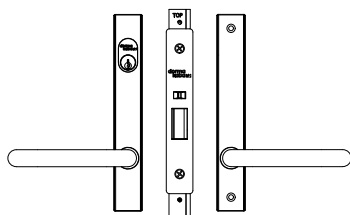

SB2312 Aluminium Kits with 6400 series door furniture

SB2312 KIT/CLA

CLASSROOM AND STOREROOM LOCK KIT

Kit includes:

- 1 x SB2312 Short backset mortice lock
- 1 x 6400/30 Plate furniture
- 1 x 6406/30 Plate furniture
- 1 x CAM KX
- 1 x CAM KZ
- 1 x 130C4 Oval cylinder (if ordered with cylinder) - can be keyed alike or keyed to differ

Item	Article Number	Description	Barcode
SSS KITS			
SB2312KIT/CLA/NCSSS	9400000013040	SB2312 CLASSROOM LOCK KIT NC SSS	9322844089944
SB2312KIT/CLASS/KA1SSS	9400000013410	SB2312 CLASSROOM LOCK KIT KA1 SSS	9322844090919
SB2312KIT/CLASS/KA2SSS	9400000013641	SB2312 CLASSROOM LOCK KIT KA2 SSS	9322844093026
SB2312KIT/CLASS/KA3SSS	9400000013642	SB2312 CLASSROOM LOCK KIT KA3 SSS	9322844093033
SB2312KIT/CLASS/KA4SSS	9400000013643	SB2312 CLASSROOM LOCK KIT KA4 SSS	9322844093040
SB2312KIT/CLASS/KA5SSS	9400000013644	SB2312 CLASSROOM LOCK KIT KA5 SSS	9322844093057
SB2312KIT/CLASS/KA6SSS	9400000013645	SB2312 CLASSROOM LOCK KIT KA6 SSS	9322844093064
SB2312KIT/CLA/KDSSS	9400000013411	SB2312 CLASSROOM LOCK KIT KD SSS	9322844090926
BLK KITS			
SB2312KIT/CLA/NCBLK	9400000014748	SB2312 CLASSROOM LOCK KIT NC BLK TC6H PVD	9322844100779
SB2312KIT/CLA/KABLK	9400000013684	SB2312 CLASSROOM LOCK KIT KA1 BLK TC6H PVD	9322844093569
SB2312KIT/CLA/KDBLK	9400000013692	SB2312 CLASSROOM LOCK KIT KD BLK TC6H PVD	9322844093699