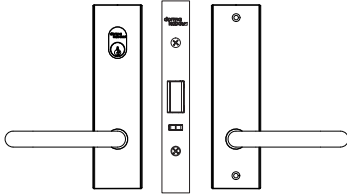

MS2602 Timber Kits

with 6600 series door furniture

MS2602 KIT/CLA

CLASSROOM AND STOREROOM LOCK KIT

Kit includes:

1 x MS2602 Mortice Lock
1 x 6600/30 Plate furniture
1 x 6606/30 Plate furniture
1 x CAM KX
1 x CAM KZ
1 x 130C4 Oval cylinder (if ordered with cylinder) - can be keyed alike or keyed to differ

BLK Kit also Includes:

1 x MS2FPDK
Face Plate/Strike Plate Kit BLK

Item	Article Number	Description	Barcode
SSS KITS			
MS2602KIT/CLA/NCSSS	9400000006937	MS2602 CLASSROOM LOCK KIT NC SSS	9322844101165
MS2602KIT/CLA/KDSSS	9400000006957	MS2602 CLASSROOM LOCK KIT KD SSS	9322844091268
MS2602KIT/CLA/KASSS	9400000006993	MS2602 CLASSROOM LOCK KIT KA SSS	9322844091305
BLK KITS			
MS2602KIT/CLA/NCBLK	9400000015141	MS2602 CLASSROOM LOCK KIT NC BLK TC6H PVD	9322844101325
MS2602KIT/CLA/KDBLK	9400000015142	MS2602 CLASSROOM LOCK KIT KD BLK TC6H PVD	9322844101332
MS2602KIT/CLA/KABLK	9400000015143	MS2602 CLASSROOM LOCK KIT KA BLK TC6H PVD	9322844101349