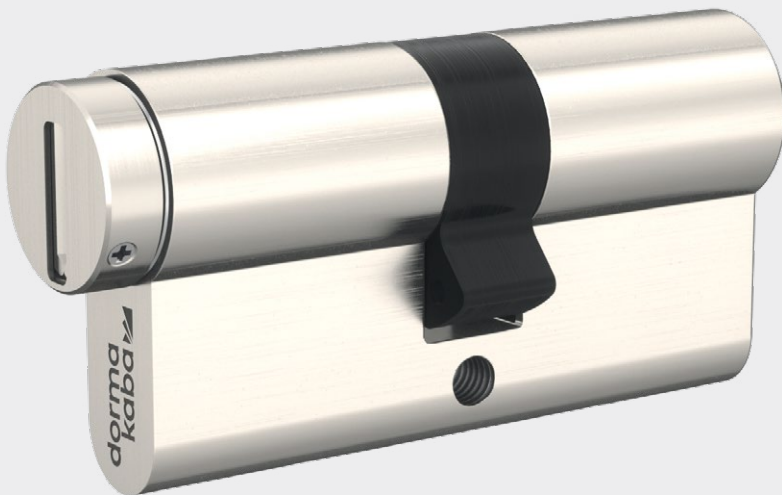

dormakaba SIS – dust and insect protection

For easy retrofitting of all reversible key systems in Euro profile cylinder

Your advantages at a glance

- Dust and insect protection for all dormakaba reversible key systems
- Enhanced product life of lock cylinders
- Easy retrofitting possible
- Suitable for the following cylinder designs:
Euro profile double cylinder (DZ), half cylinder (HZ), thumb turn knob cylinder (DKZ)
- An extension to other cylinder designs is possible if required, as SIS is only coupled with the insert (Insertmodularity).

**Use cleaner for
maintaining and
cleaning all types
of lock cylinders.**

dormakaba lock cylinders are fine mechanical products of high precision. If required, the cylinder can also be protected from the outside, prolonging its mechanical life.

SIS dust and insect protection design is available for the dormakaba gemini plus, quattro plus, expert plus and penta reversible key systems. The SIS element is optimised for its use in the Euro profile cylinders and offers effective protection against the infiltration of filth and insects in the keyway. The protection is particularly suitable for the Euro profile double cylinder (DZ), half cylinder (HZ) and thumb turn knob cylinder (DKZ) designs. Can be applied to other cylinder designs if required.

Easy retrofitting now possible

The SIS unit can be easily retrofitted since it is not a part of the the housing and is assembled directly on the insert. Thus, only the cylinder insert needs to be replaced; the rest of the cylinder is not affected by the upgrade and can be further used without modifications.