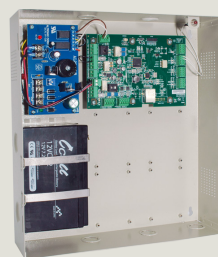

RAC5

Perimeter access control

RAC5 Lite
(offline only)

RAC5 XT

RAC5 MFC

RAC5 designed to operate online or stand-alone mode

RAC5 is dormakaba's latest perimeter access control module for use online or offline. The optional multi-floor controller (MFC) device is connected to the property network and provides access control and secure stops. It functions with the RAC5 Series RFID readers and dormakaba's Ambiance access management software.

Mobile Access

The RAC5 NFC reader is Bluetooth Low Energy (BLE) capable and can operate using the dormakaba Mobile Access Solutions for perimeter and elevator.

Features

- Optional online functionality
- Remotely cancel credentials in real-time
- Remotely pull audit
- Remotely update firmware
- NFC Programming and Auditing
- Secure bootloader and TLS over ethernet for improved security
- MFC expanded relays from 1 to 64
- Supports Mifare Classic, Mifare Plus, and Ultralight C credentials