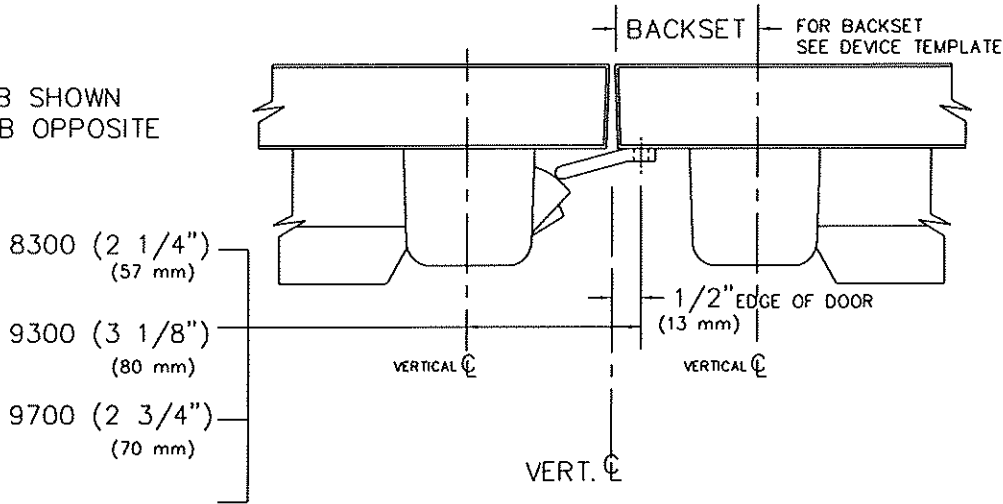

LHRB SHOWN
RHRB OPPOSITE

DEVICE
REFERENCE CL

NO. 320

FOR DEVICE FUNCTION
SEE APPROPRIATE
DEVICE TEMPLATES

NOTE: IF DOOR SILENCERS ARE USED
ON THE DOOR FRAME, DECREASE
REF. DIMENSION ACCORDINGLY.

NOT TO SCALE

REV. No. 2

REVISION: Update series

DATE: 1-11-13

NO. 320 STRIKE
WITH 8300, 9300 & 9700 RIM DEVICE

TEMPLATE NUMBER

T-0104 ②