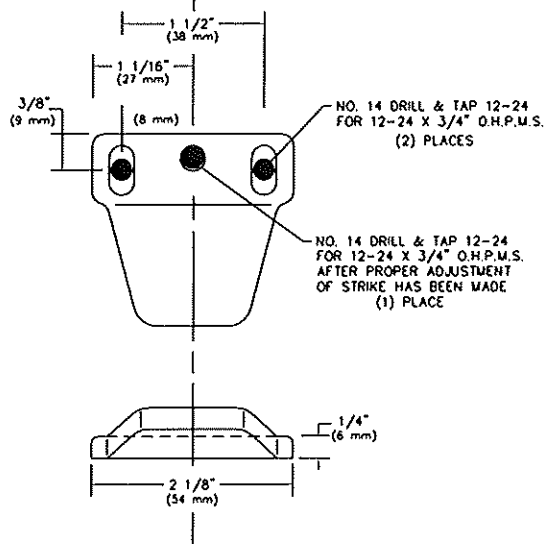

LHRB SHOWN
RHRB OPPOSITE

DEVICE
REFERENCE CL

NO. 320

FOR DEVICE FUNCTION
SEE APPROPRIATE
DEVICE TEMPLATES

NOTE: IF DOOR SILENCERS ARE USED
ON THE DOOR FRAME, DECREASE
REF. DIMENSION ACCORDINGLY.

NOT TO SCALE

REV. No. 2

REVISION: Update series

DATE: 1-11-13

NO. 320 STRIKE
WITH 8300, 9300 & 9700 RIM DEVICE

TEMPLATE NUMBER

T-0104 ②