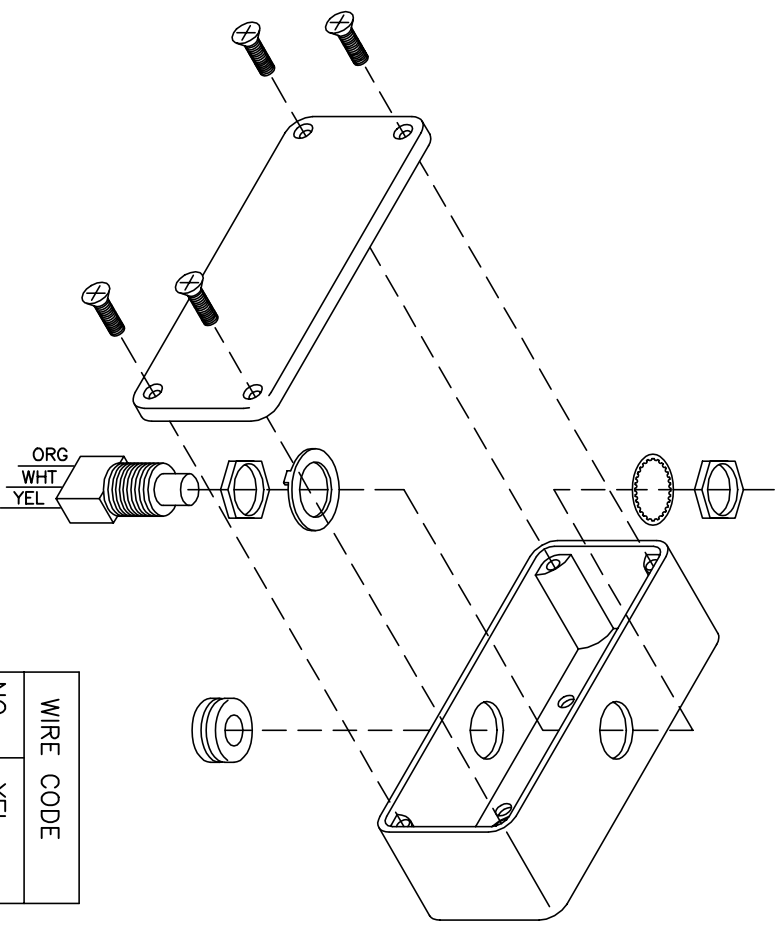

PD15-2
DESK SWITCH ASSEMBLY

WIRE CODE	
NO	YEL
C	WHT
NC	ORG

PD15-1/PD15-3 SWITCH

- PD15-1 ALCO SWITCH NO. MPG-106D
- PD15-3 ALCO SWITCH NO. MTG-106D

DORMA DDCR CONTROLS INC.
REAMSTOWN, PENNSYLVANIA 17567
DESK SWITCH ASSEMBLY

PD15-1-1 / PD15-1-2 / PD15-1-3 / PD15-2-3 / PD15-2-2 / PD15-3-3
 DOUBLE DESK SWITCH

WIRE CODE	
NO	YEL
C	WHT
NC	ORG

- ALOC SWITCH NO. MPG-106DSPDT = 1
 ALOC SWITCH NO. MPG-106FSPDT = 2
 ALOC SWITCH NO. MTG-106DSPDT = 3