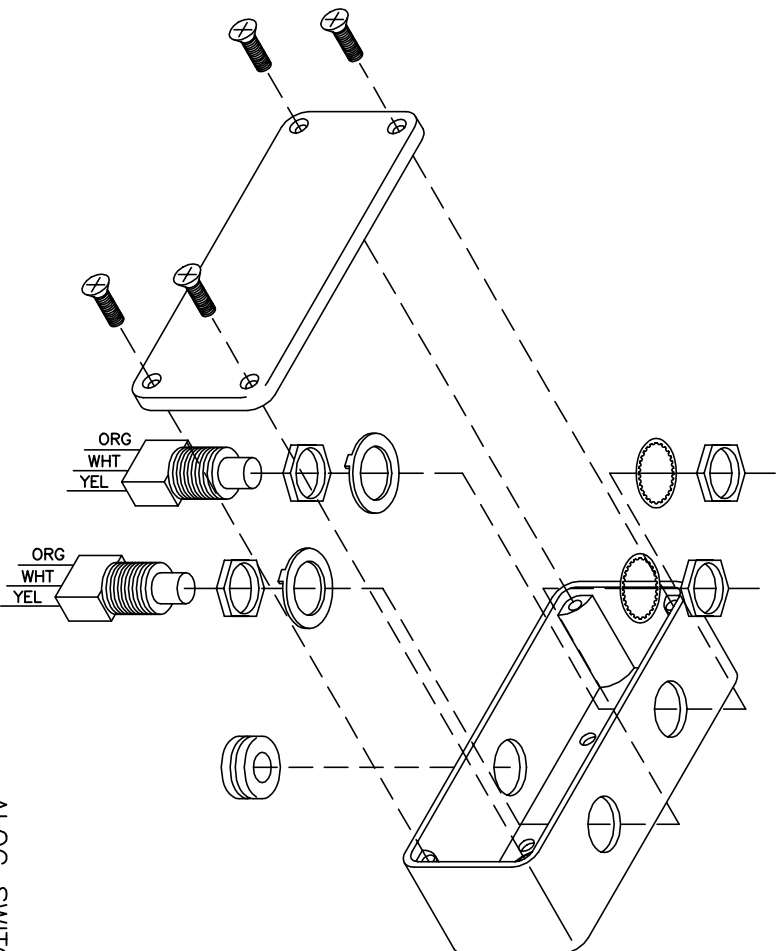

PD15-2
DESK SWITCH ASSEMBLY

WIRE CODE	
NO	YEL
C	WHT
NC	ORG

PD15-1/PD15-3 SWITCH

- PD15-1 ALCO SWITCH NO. MPG-106D
- PD15-3 ALCO SWITCH NO. MTG-106D

DORMA DDCR CONTROLS INC.
REAMSTOWN, PENNSYLVANIA 17567
DESK SWITCH ASSEMBLY

PD15-1-1 / PD15-1-2 / PD15-1-3 / PD15-2-3 / PD15-2-2 / PD15-3-3
 DOUBLE DESK SWITCH

WIRE CODE	
NO	YEL
C	WHT
NC	ORG

- ALOC SWITCH NO. MPG-106DSPDT = 1
 ALOC SWITCH NO. MPG-106FSPDT = 2
 ALOC SWITCH NO. MTG-106DSPDT = 3

DORMA DOOR CONTROLS INC.
 REAMSTOWN, PENNSYLVANIA 17567
 DESK SWITCH ASSEMBLY