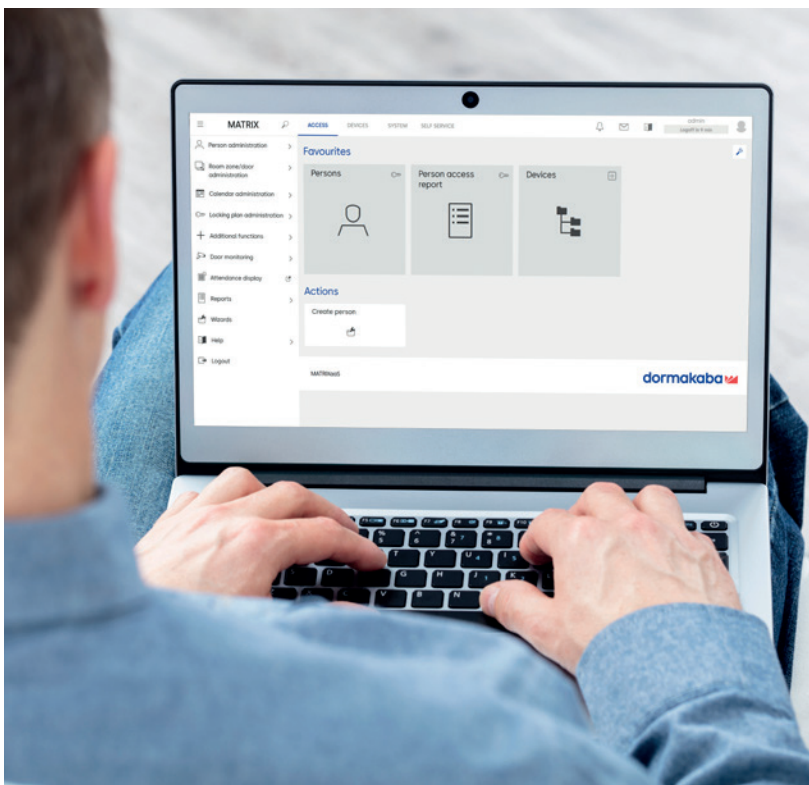

Complete peace of mind

Stay protected with our
reliable MATRIX IoT connector
and top-tier compliance

Communications between all your hardware components and MATRIXaaS always occurs safely and securely via the MATRIX IoT connector. Should the connection be interrupted, the system switches to 'standalone operation' and your access control continues working securely.

Tested by an independent and reputable institute, you can expect only the highest standards in compliance, cyber security and data protection.