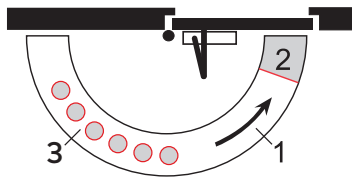

The economical solution

for standard doors

- Non-handed, suitable for standard, parallel arm and frame installation.
- Fully controlled closing cycle.
- Surface finish for optimum corrosion protection.
- Available with rectangular SSS cover (optional extra).

Data and features		TS 77	
		EN 3	EN 4
Closing force	Size		
Standard doors up to	≤ 950 mm	●	-
	≤ 1100 mm	-	●
External doors, opening outwards		-	-
Non-handed		●	●
Arm assembly type	Standard	●	●
	Slide channel	-	-
Closing force variable at adjustment screw		-	-
Closing speed variable by valve adjustment		●	●
Backcheck		-	-
Delayed Action		-	-
Hold-open		○	○
Weight in kg		1.7	
Dimensions in mm	Length	180	
	Overall depth	65	
	Height	43	

● yes ○ optional - no

Standard and optional functions

Example
left-hand (ISO 6) door,
pull side fixing

1. 1 Fully controlled closing with speed adjustable between 180° or 120° and 20°
2. 2 Adjustable latching action adjustable between 20° and 0°

1. 3 Hold-open range if equipped with hold-open arm (optional extra)