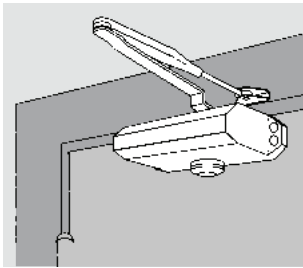

Applications and fixing

On the pull side
Door leaf fixing (standard)