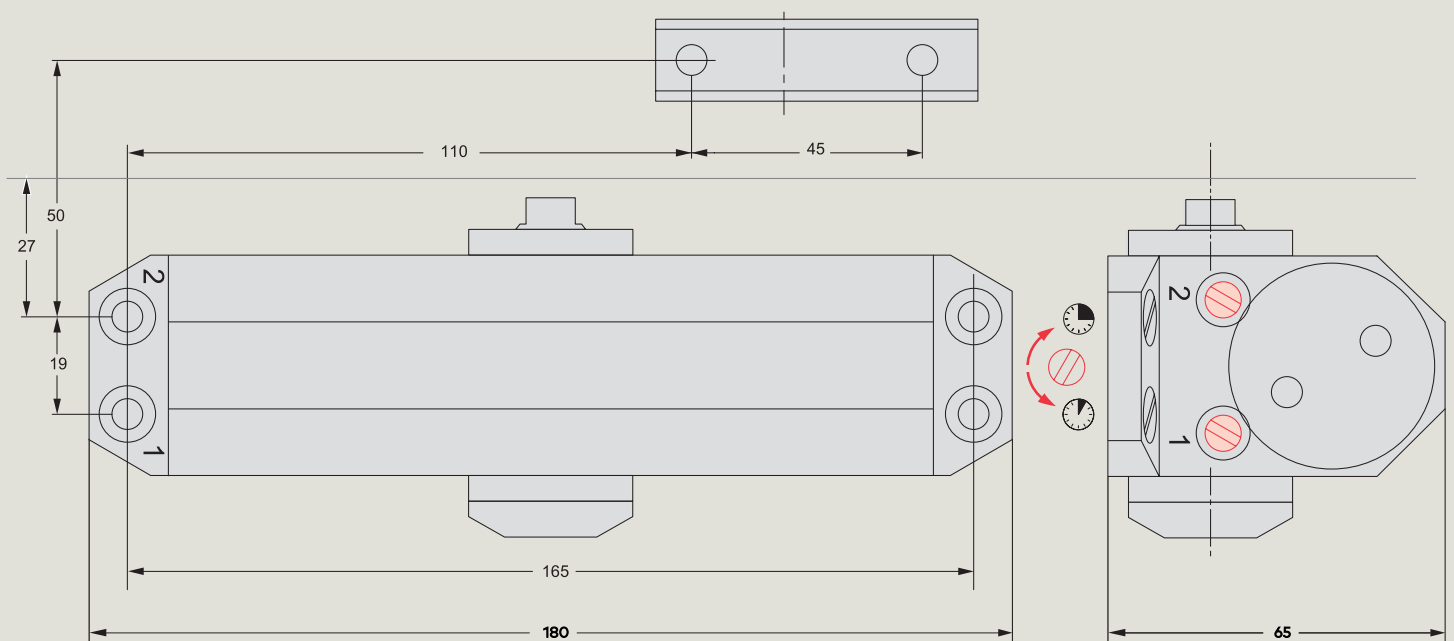

The economical solution

for standard doors

- Non-handed, suitable for standard, parallel arm and frame installation.
- Fully controlled closing cycle.
- Surface finish for optimum corrosion protection.
- Available with rectangular SSS cover (optional extra).

Data and features		TS 77	
		EN 3	EN 4
Closing force	Size		
Standard doors up to	≤ 950 mm	●	-
	≤ 1100 mm	-	●
External doors, opening outwards		-	-
Non-handed		●	●
Arm assembly type	Standard	●	●
	Slide channel	-	-
Closing force variable at adjustment screw		-	-
Closing speed variable by valve adjustment		●	●
Backcheck		-	-
Delayed Action		-	-
Hold-open		○	○
Weight in kg		1.7	
Dimensions in mm	Length	180	
	Overall depth	65	
	Height	43	

● yes ○ optional - no

Standard and optional functions

Example
left-hand (ISO 6) door,
pull side fixing

1. 1 Fully controlled closing with speed adjustable between 180° or 120° and 20°
2. 2 Adjustable latching action adjustable between 20° and 0°

1. 3 Hold-open range if equipped with hold-open arm (optional extra)