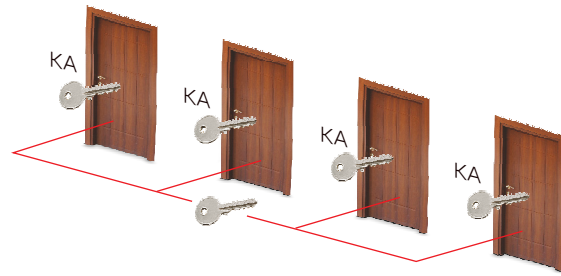

Master Key Cylinders

Move to Control & Convenience
DEC 6 PLUS

Masterkeying Typologies

dormakaba's MasterKeying Systems is a complete product range that provides the most extensive access security solutions, which can be customized for medium facilities to smaller facilities for niche customer profiles. The various typologies of dormakaba's MasterKeying Systems are as illustrated below:

KEY TO DIFFER (KD)

- Each cylinder can be opened by its own key.

KEYED ALIKE (KA)

- Several cylinders with the same coding can be opened by the same key.

COMMON LOCK SYSTEM (CK)

- Each key opens only its own cylinder and the central lock cylinder (e.g. the common entrance in an apartment block).

MASTER KEY SYSTEM (MK)

- Each cylinder is opened by its own individual key and by the master key.

GRAND MASTER KEY SYSTEM (GMK)

- Each cylinder is opened by its own individual key, the group master key and the grand master key.

Master Key Cylinders

Move to Control & Convenience DEC 6 PLUS

DEC 6 PLUS - 6 pin Euro profile inline Master Key System. Master Key Euro profile cylinders with 6 pins & inline keys for control and convenience. Euro profile cylinder with wide range of length and types with brass keys.