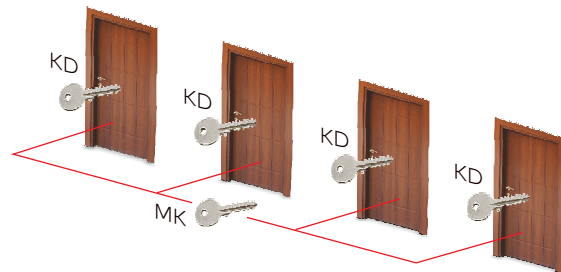

Master Key Cylinders

Move to Control & Convenience
DEC 6 PLUS

Masterkeying Typologies

dormakaba's MasterKeying Systems is a complete product range that provides the most extensive access security solutions, which can be customized for medium facilities to smaller facilities for niche customer profiles. The various typologies of dormakaba's MasterKeying Systems are as illustrated below:

KEY TO DIFFER (KD)

- Each cylinder can be opened by its own key.

KEYED ALIKE (KA)

- Several cylinders with the same coding can be opened by the same key.

COMMON LOCK SYSTEM (CK)

- Each key opens only its own cylinder and the central lock cylinder (e.g. the common entrance in an apartment block).

MASTER KEY SYSTEM (MK)

- Each cylinder is opened by its own individual key and by the master key.

GRAND MASTER KEY SYSTEM (GMK)

- Each cylinder is opened by its own individual key, the group master key and the grand master key.

Master Key Cylinders

Move to Control & Convenience DEC 6 PLUS

DEC 6 PLUS - 6 pin Euro profile inline Master Key System. Master Key Euro profile cylinders with 6 pins & inline keys for control and convenience. Euro profile cylinder with wide range of length and types with brass keys.