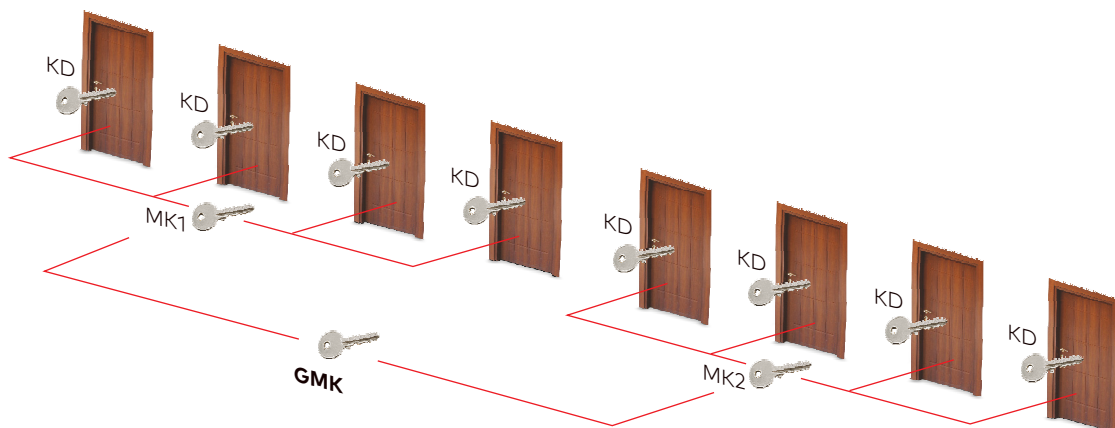

Master Key Cylinders

Move to Control & Convenience
DEC 6 PLUS

Masterkeying Typologies

dormakaba's MasterKeying Systems is a complete product range that provides the most extensive access security solutions, which can be customized for medium facilities to smaller facilities for niche customer profiles. The various typologies of dormakaba's MasterKeying Systems are as illustrated below:

KEY TO DIFFER (KD)

- Each cylinder can be opened by its own key.

KEYED ALIKE (KA)

- Several cylinders with the same coding can be opened by the same key.

COMMON LOCK SYSTEM (CK)

- Each key opens only its own cylinder and the central lock cylinder (e.g. the common entrance in an apartment block).

MASTER KEY SYSTEM (MK)

- Each cylinder is opened by its own individual key and by the master key.

GRAND MASTER KEY SYSTEM (GMK)

- Each cylinder is opened by its own individual key, the group master key and the grand master key.

Master Key Cylinders

Move to Control & Convenience DEC 6 PLUS

DEC 6 PLUS - 6 pin Euro profile inline Master Key System. Master Key Euro profile cylinders with 6 pins & inline keys for control and convenience. Euro profile cylinder with wide range of length and types with brass keys.