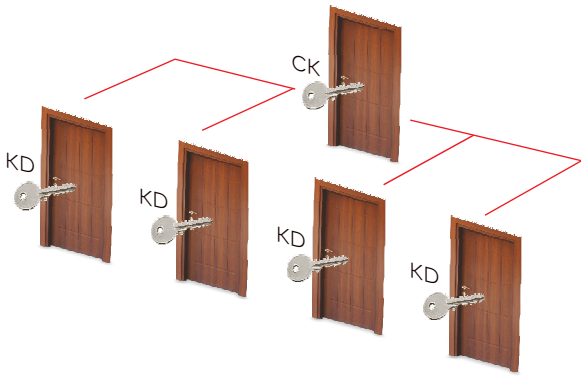

Master Key Cylinders

Move to Control & Convenience
DEC 6 PLUS

Masterkeying Typologies

dormakaba's MasterKeying Systems is a complete product range that provides the most extensive access security solutions, which can be customized for medium facilities to smaller facilities for niche customer profiles. The various typologies of dormakaba's MasterKeying Systems are as illustrated below:

KEY TO DIFFER (KD)

- Each cylinder can be opened by its own key.

KEYED ALIKE (KA)

- Several cylinders with the same coding can be opened by the same key.

COMMON LOCK SYSTEM (CK)

- Each key opens only its own cylinder and the central lock cylinder (e.g. the common entrance in an apartment block).

MASTER KEY SYSTEM (MK)

- Each cylinder is opened by its own individual key and by the master key.

GRAND MASTER KEY SYSTEM (GMK)

- Each cylinder is opened by its own individual key, the group master key and the grand master key.

Master Key Cylinders

Move to Control & Convenience DEC 6 PLUS

DEC 6 PLUS - 6 pin Euro profile inline Master Key System. Master Key Euro profile cylinders with 6 pins & inline keys for control and convenience. Euro profile cylinder with wide range of length and types with brass keys.