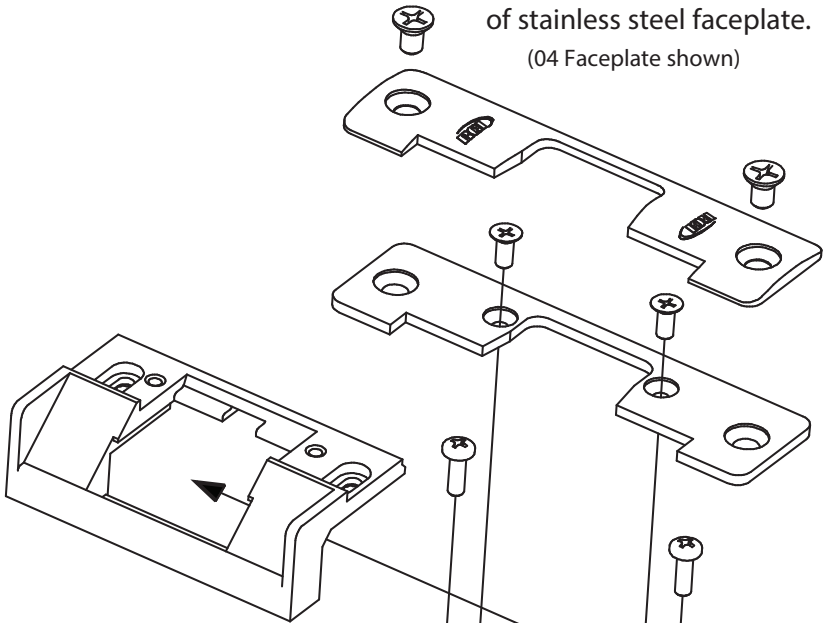

INSTALLATION

RCI S6504/07DD - RCI L6504/07DD

6 SERIES DOUBLE DOOR ACCESSORY

Step 3: Bullnose faceplate goes on top of stainless steel faceplate.
(04 Faceplate shown)

Step 1: Remove original lip bracket.

Step 2: Replace with S65/L65-04/07-DD lip bracket.