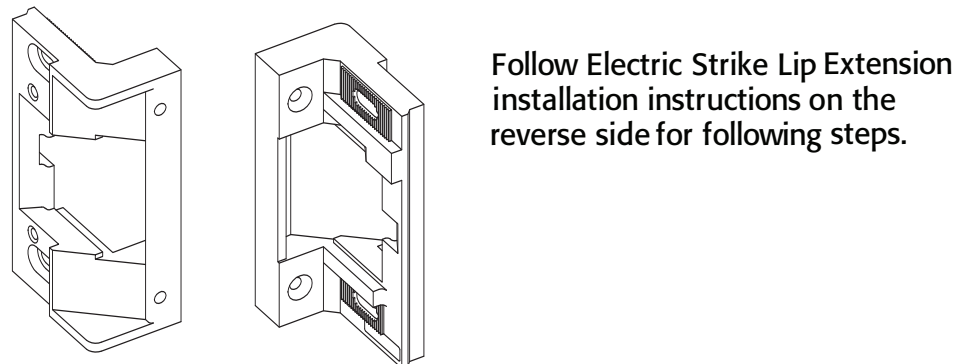

INSTALLATION

ES84 / ES86 SERIES ELECTRIC STRIKE LIP EXTENSIONS

Electric Strike Accessories

INSTRUCTIONS Drilling Instructions

INSTRUCTIONS

For Center-Hung Doors or Deep-Reveal Frames