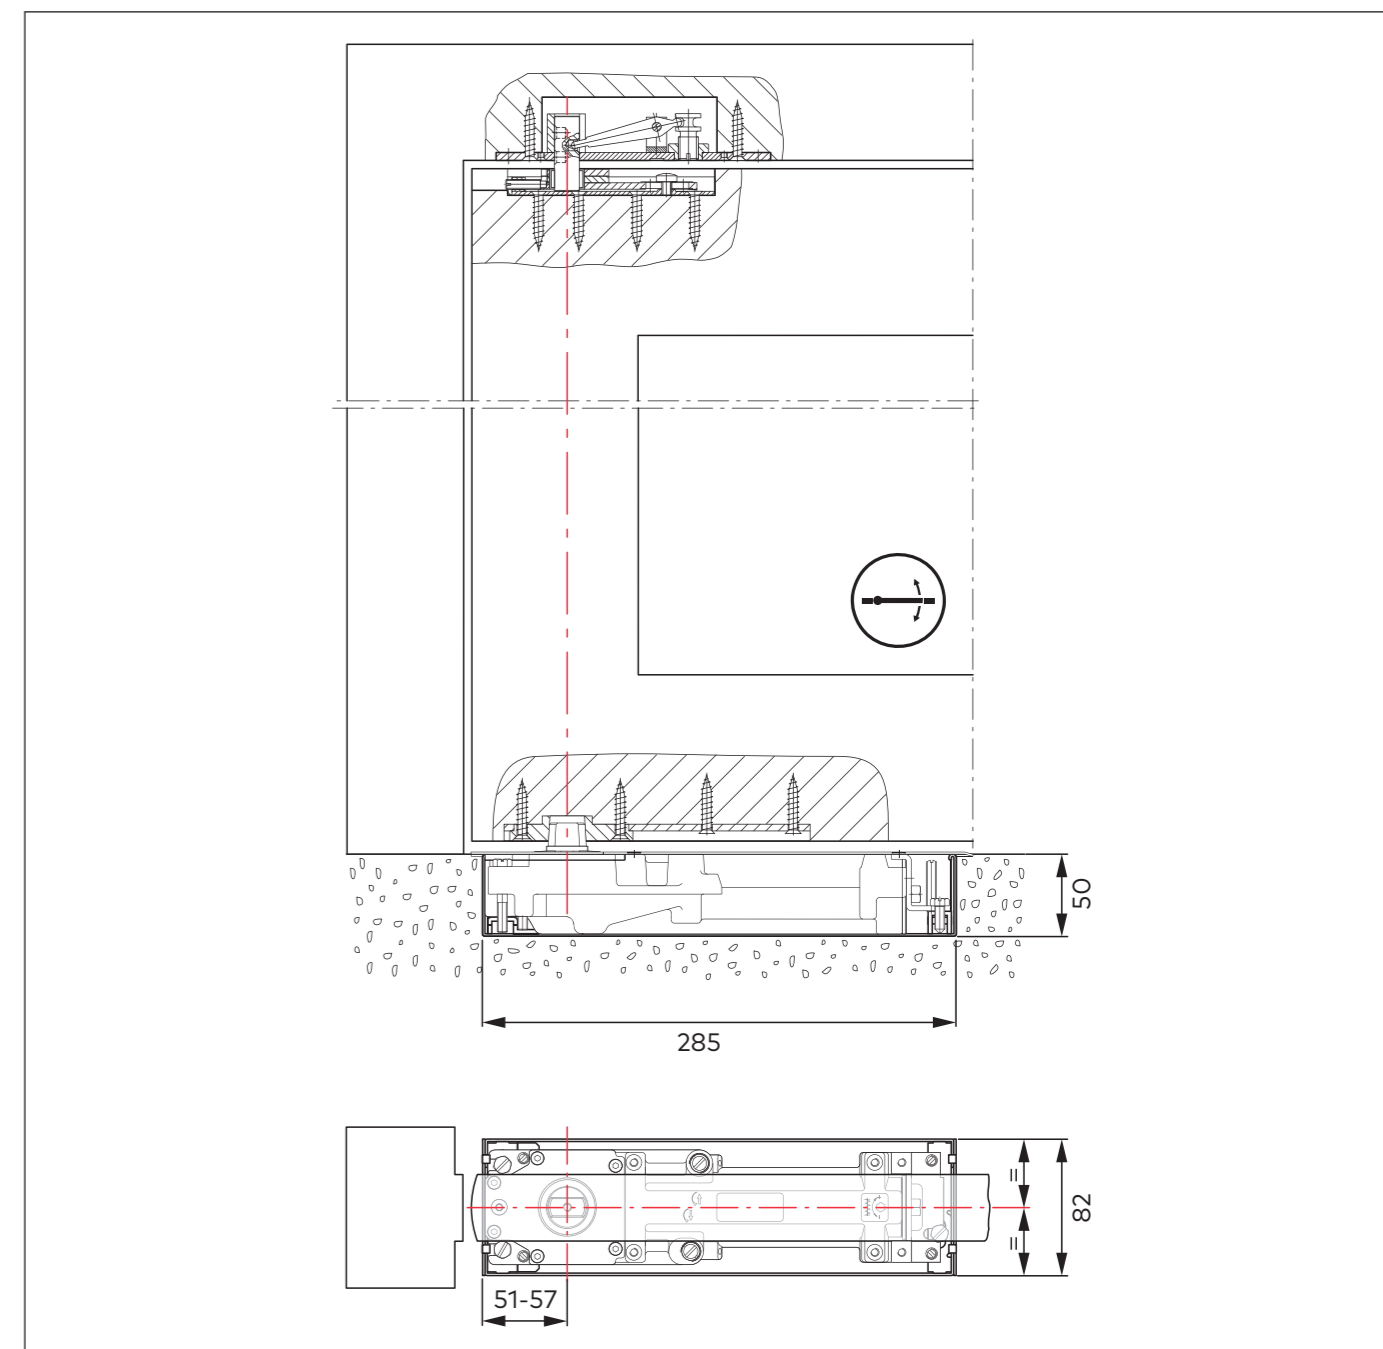

BTS 75 V EN 1-4

Mounting instructions