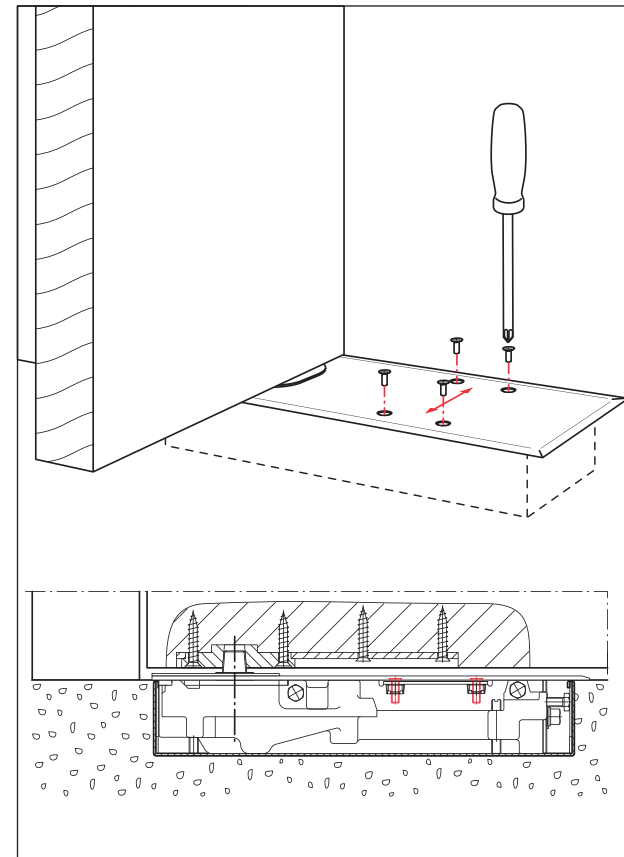

BTS 75 V EN 1-4

Mounting instructions