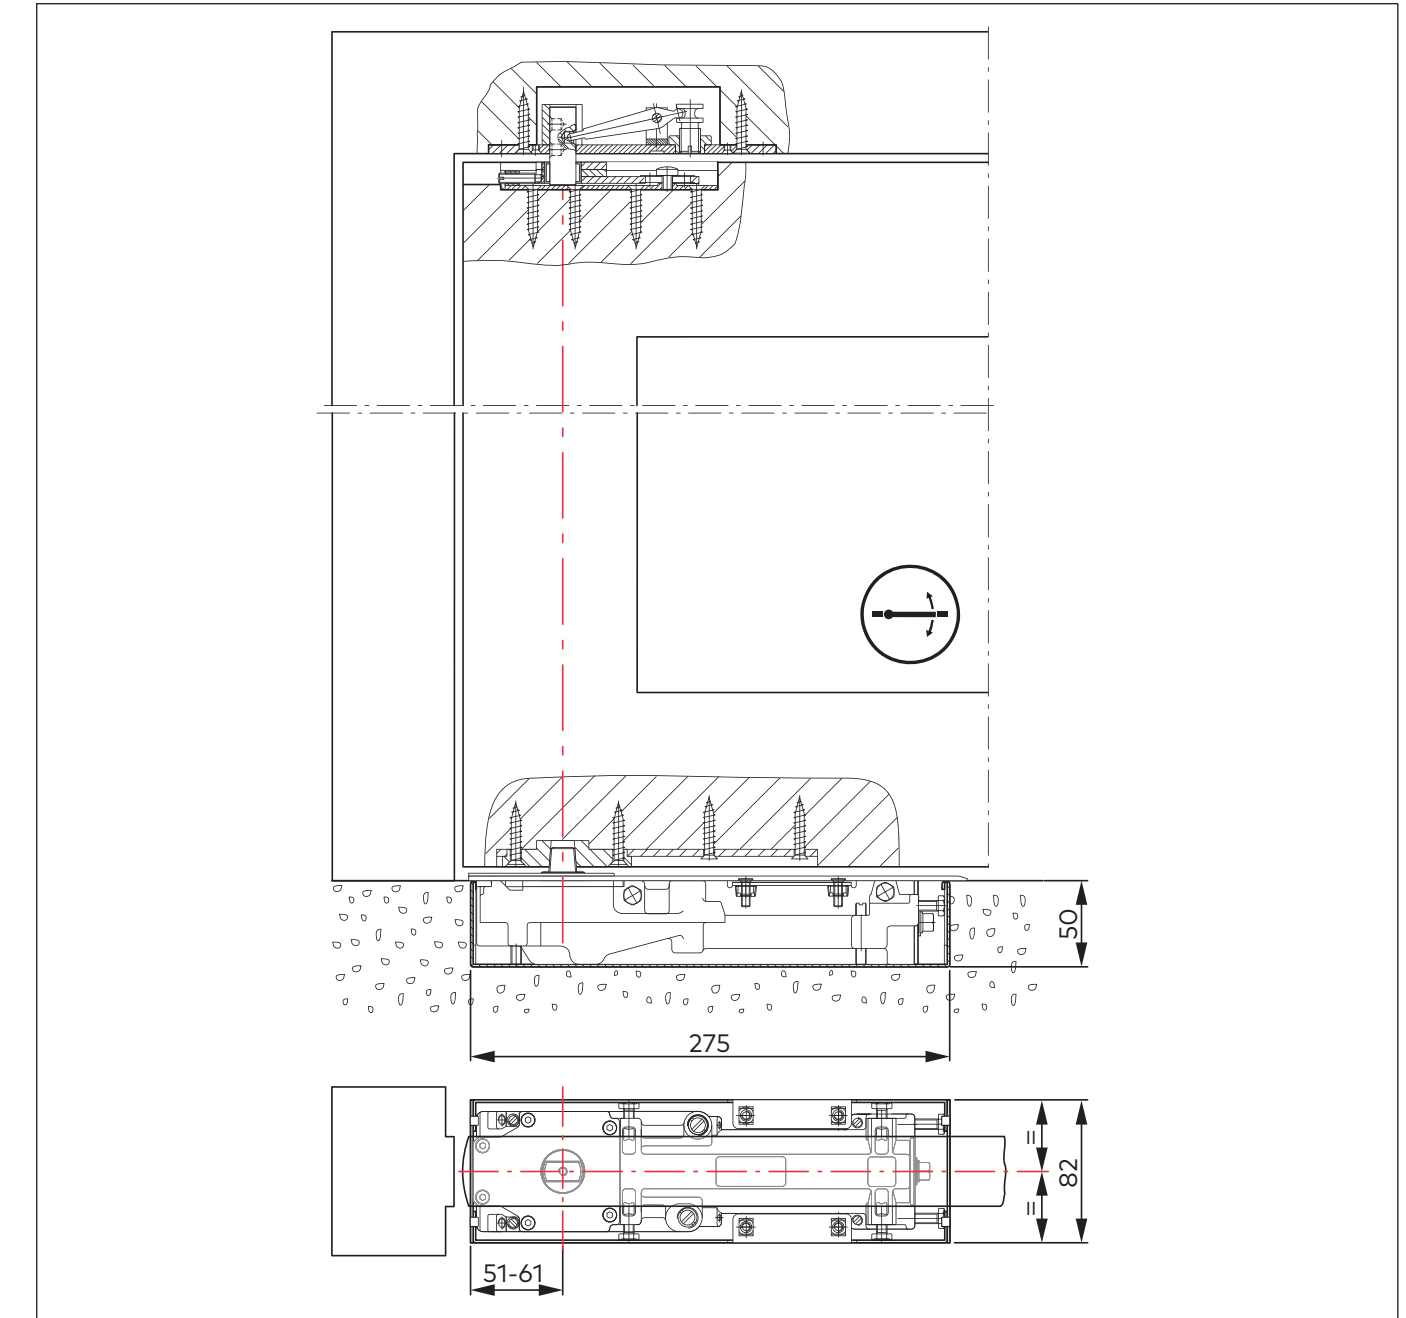

BTS 75 V EN 1-4

Mounting instructions