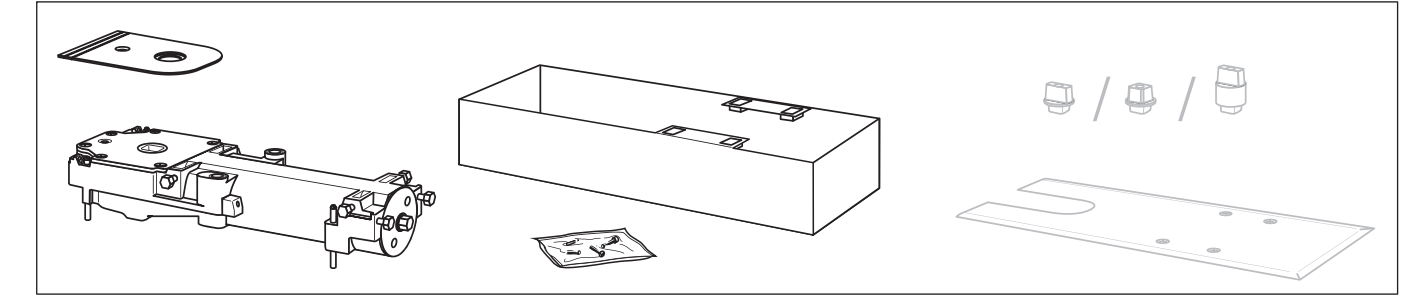

BTS 75 V EN 1-4

Mounting instructions